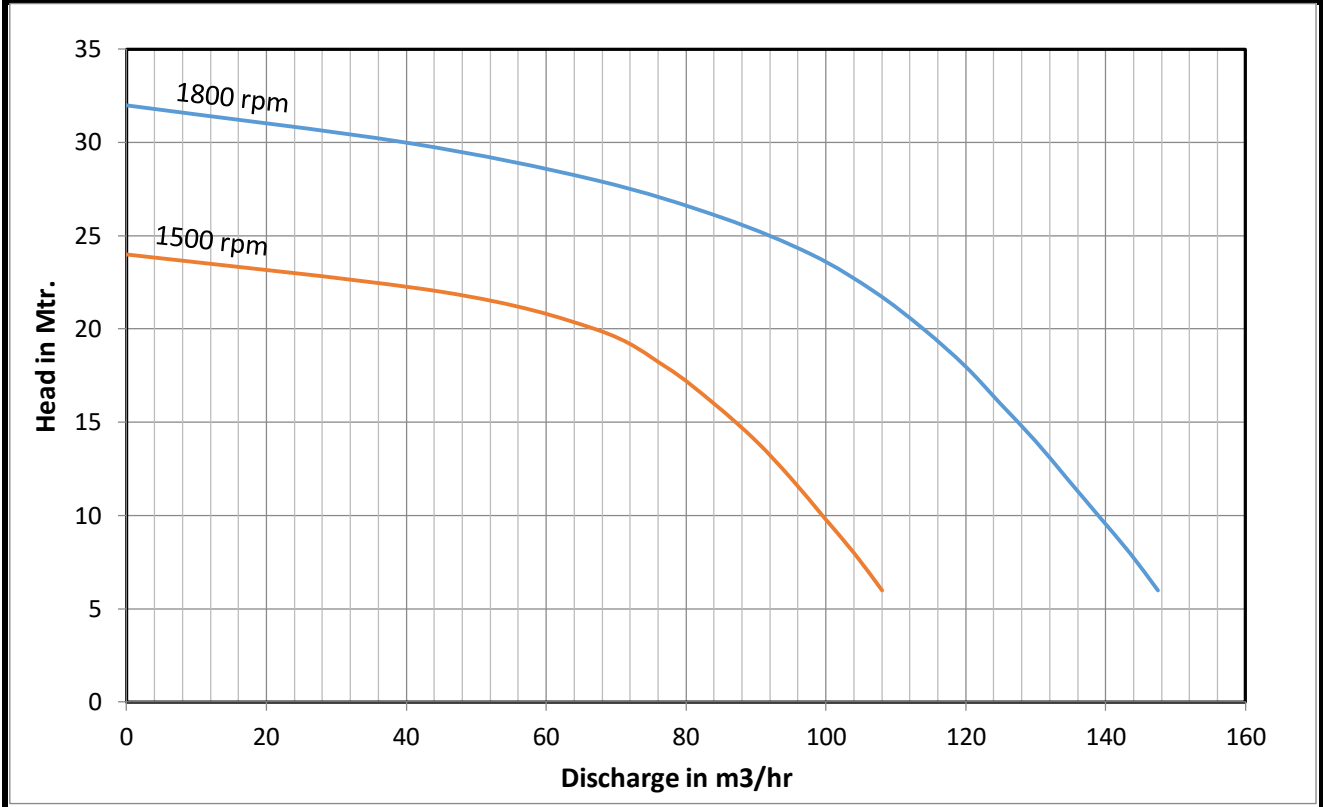

Performance Curve	RPD Series Autoprime pumps		
--------------------------	-----------------------------------	--	--

Pump Model	MBH LD 4L	Suc X Del	100 X 100 mm
-------------------	------------------	------------------	---------------------

Motor Driven available with 15 Hp 1500 rpm

Engine Driven available with 23 Hp 1800 rpm

Performance Curve	RPD Series Autoprime pumps		
-------------------	----------------------------	--	--

Pump Model	MBH LD 6L	Suc X Del	150 X 150 mm
------------	-----------	-----------	--------------

Motor Driven available with 25 Hp 1500 rpm
 Engine Driven available with 38 Hp 1800 rpm

Performance Curve	RPD Series Autoprime pumps		
-------------------	----------------------------	--	--

Pump Model	MBH LD 8L	Suc X Del	200 X 200 mm
------------	-----------	-----------	--------------