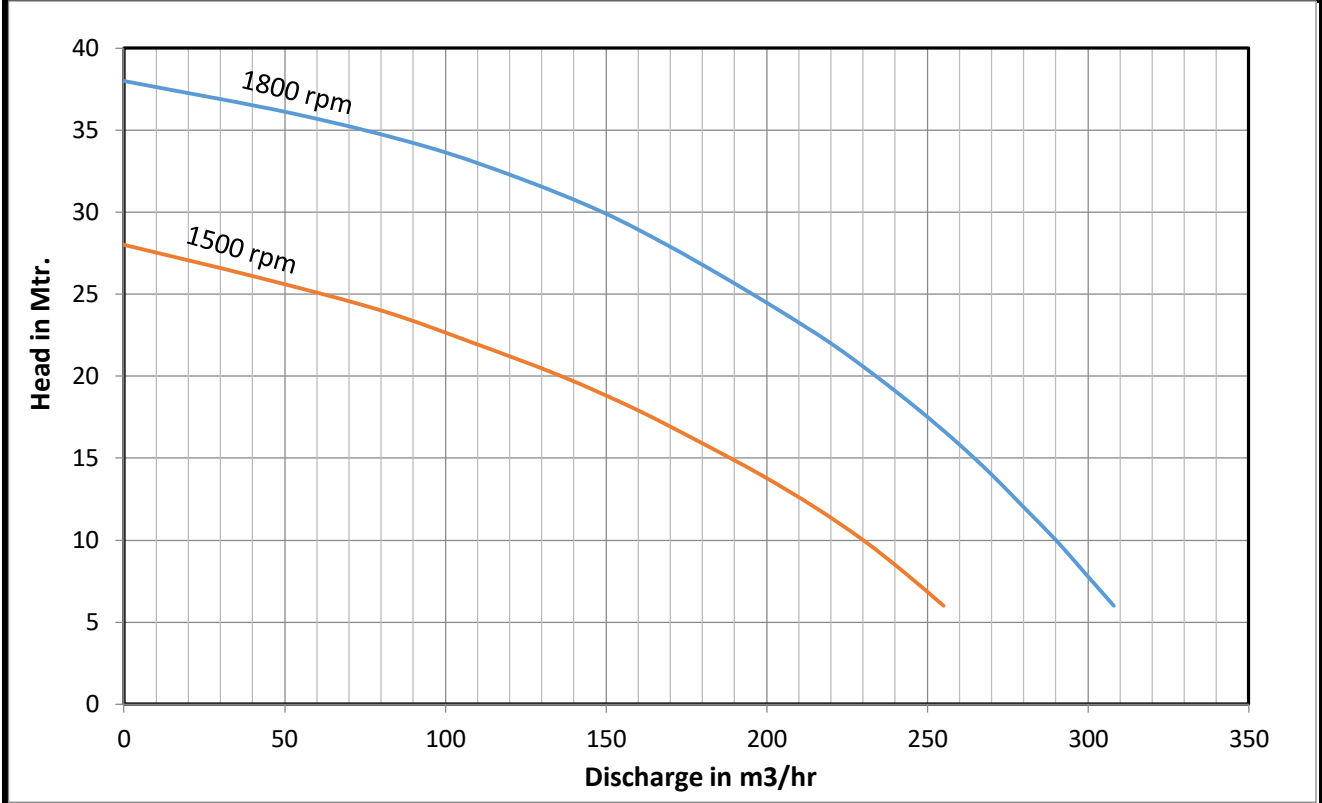

Performance Curve	RPD Series Autoprime pumps		
--------------------------	-----------------------------------	--	--

Pump Model	MBH LD 4L	Suc X Del	100 X 100 mm
-------------------	------------------	------------------	---------------------

Motor Driven available with 15 Hp 1500 rpm

Engine Driven available with 23 Hp 1800 rpm

Performance Curve	RPD Series Autoprime pumps		
-------------------	----------------------------	--	--

Pump Model	MBH LD 6L	Suc X Del	150 X 150 mm
------------	-----------	-----------	--------------

Motor Driven available with 25 Hp 1500 rpm
 Engine Driven available with 38 Hp 1800 rpm

Performance Curve	RPD Series Autoprime pumps		
-------------------	----------------------------	--	--

Pump Model	MBH LD 8L	Suc X Del	200 X 200 mm
------------	-----------	-----------	--------------