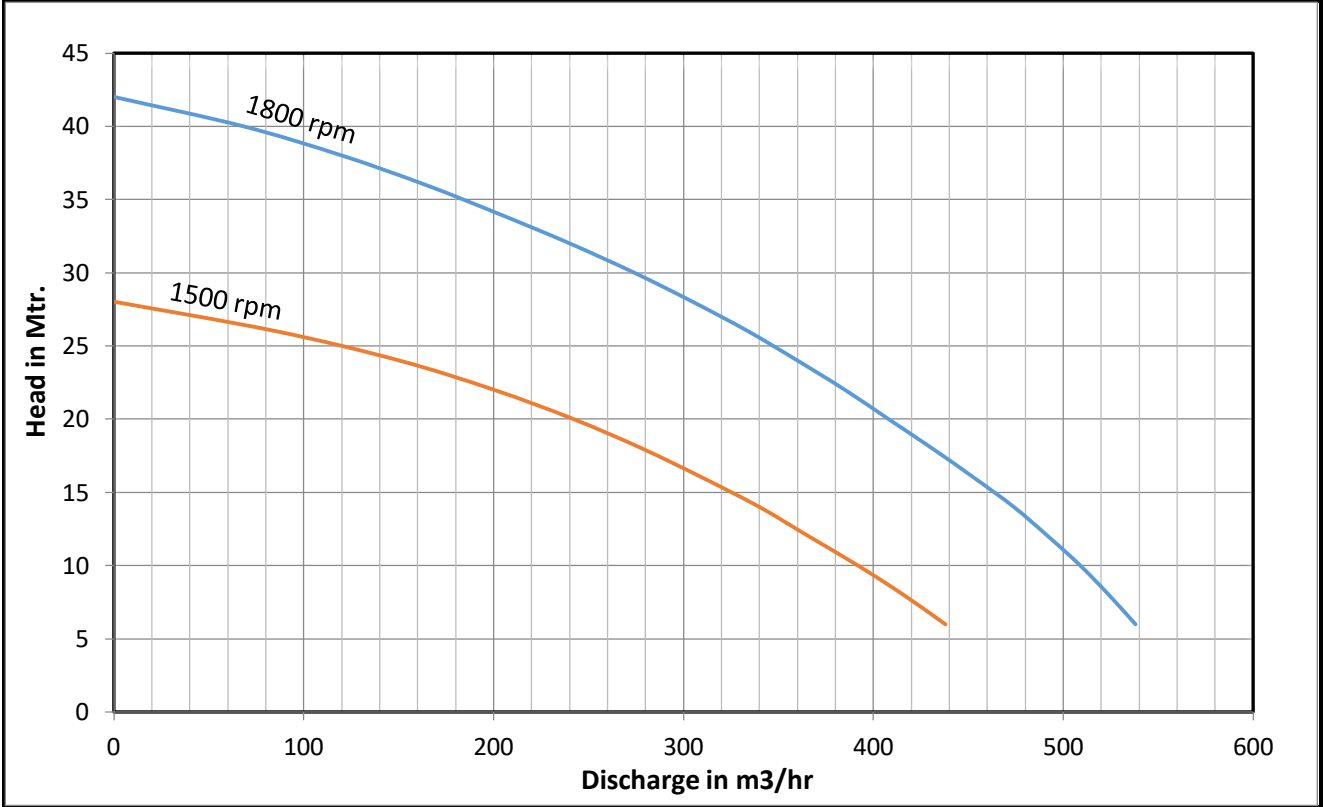

Performance Curve	RPD Series Autoprime pumps		
--------------------------	-----------------------------------	--	--

Pump Model	MBH LD 4L	Suc X Del	100 X 100 mm
-------------------	------------------	------------------	---------------------

Motor Driven available with 15 Hp 1500 rpm

Engine Driven available with 23 Hp 1800 rpm

Performance Curve	RPD Series Autoprime pumps		
-------------------	----------------------------	--	--

Pump Model	MBH LD 6L	Suc X Del	150 X 150 mm
------------	-----------	-----------	--------------

Motor Driven available with 25 Hp 1500 rpm
 Engine Driven available with 38 Hp 1800 rpm

Performance Curve	RPD Series Autoprime pumps		
-------------------	----------------------------	--	--

Pump Model	MBH LD 8L	Suc X Del	200 X 200 mm
------------	-----------	-----------	--------------