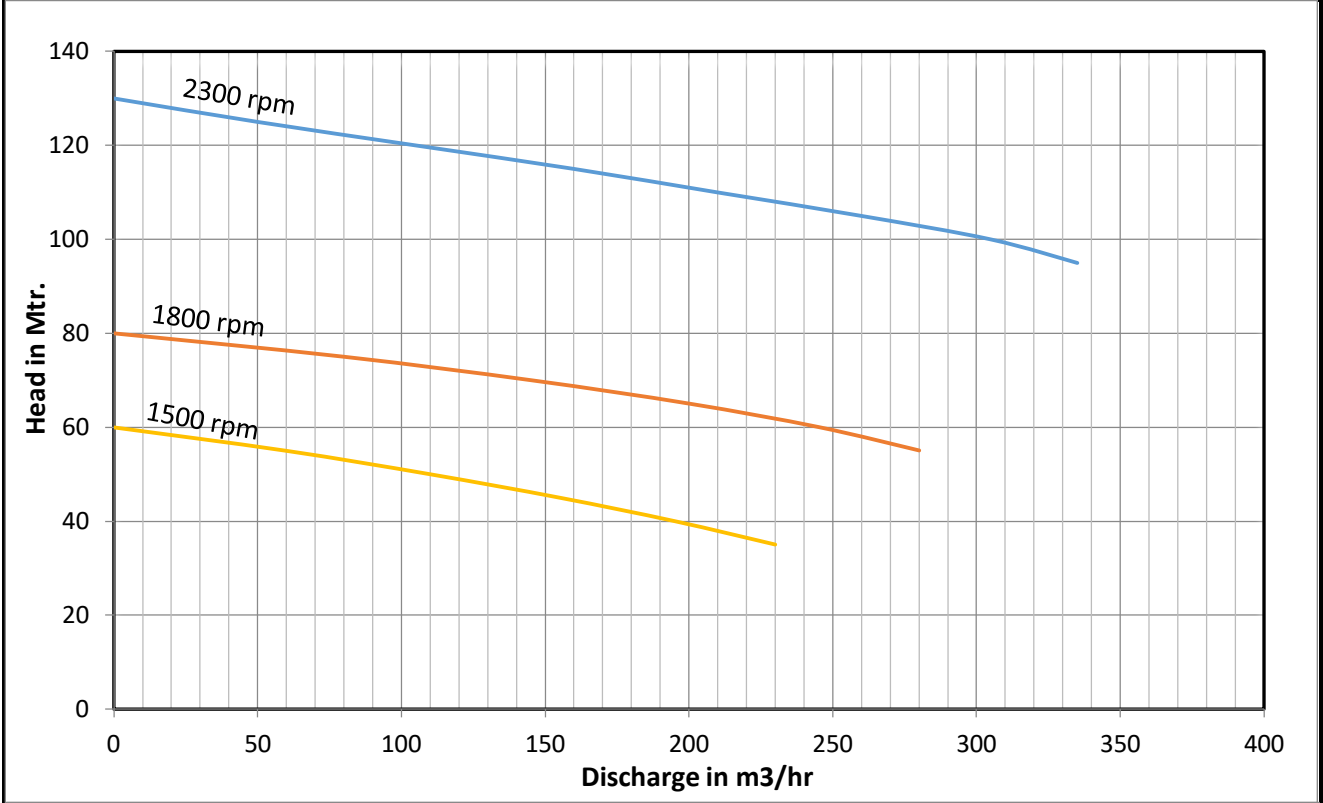

Performance Curve	RPD Series Autoprime pumps		
--------------------------	-----------------------------------	--	--

Pump Model	MBH HDM 4M	Suc X Del	100 X 100 mm
-------------------	-------------------	------------------	---------------------

Recommended hp @ 2300 rpm - 150 hp
Recommended hp @ 1800 rpm - 75 hp
Recommended Hp @ 1500 rpm - 60 hp

Performance Curve	RPD Series Autoprime pumps		
-------------------	----------------------------	--	--

Performance Curve	RPD Series Autoprime pumps		
-------------------	----------------------------	--	--

Pump Model	MBH HDM 10M	Suc X Del	250 X 250 mm
------------	-------------	-----------	--------------