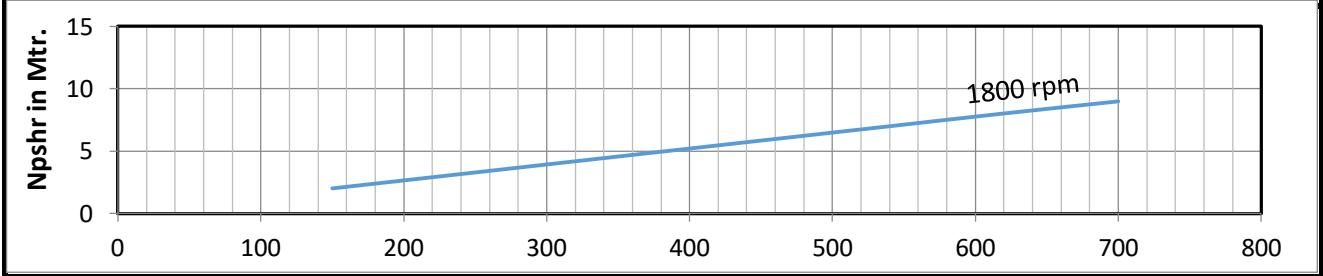

Performance Curve	RPD Series Autoprime pumps		

Pump Model	MBH HDM 6M	Suc X Del	150 X 150 mm

Recommended hp @ 2300 rpm - 150 hp
Recommended hp @ 1800 rpm - 125 hp
Recommended Hp @ 1500 rpm - 75 hp