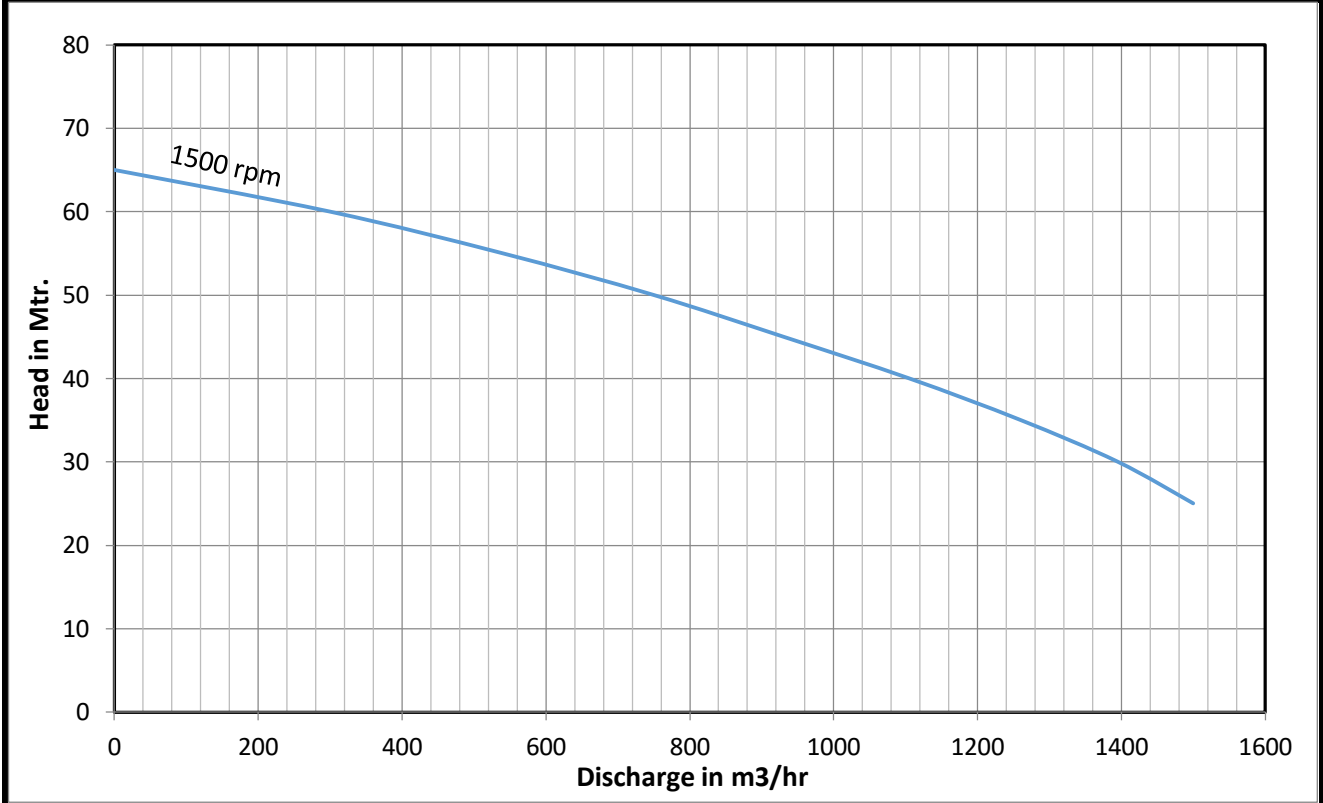

Performance Curve	RPD Series Autoprime pumps		

Pump Model	MBH HDM 12M	Suc X Del	300 X 300 mm

Recommended Hp @ 1500 rpm - 250 hp