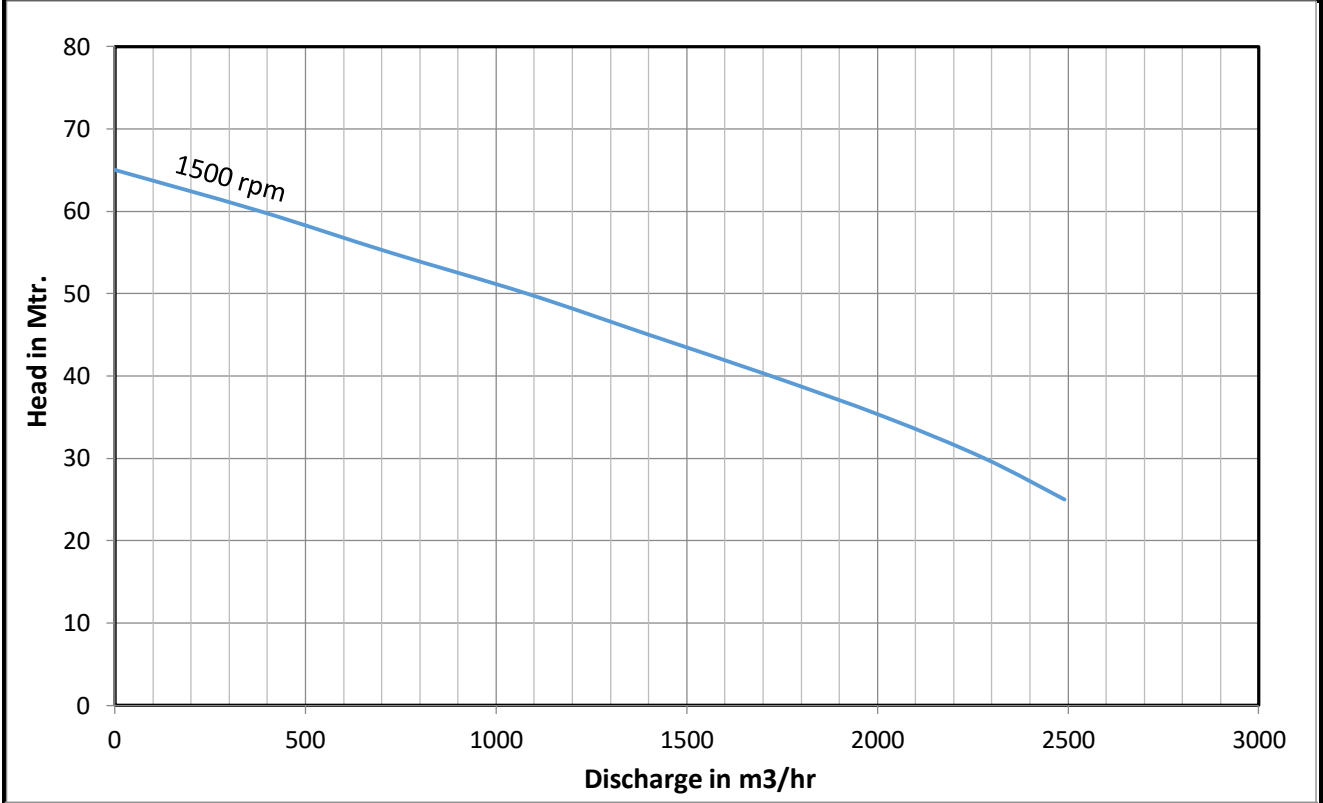

Performance Curve	RPD Series Autoprime pumps		

Pump Model	MBH HDM 14M	Suc X Del	350 X 350 mm

Recommended Hp @ 1500 rpm - 350 hp