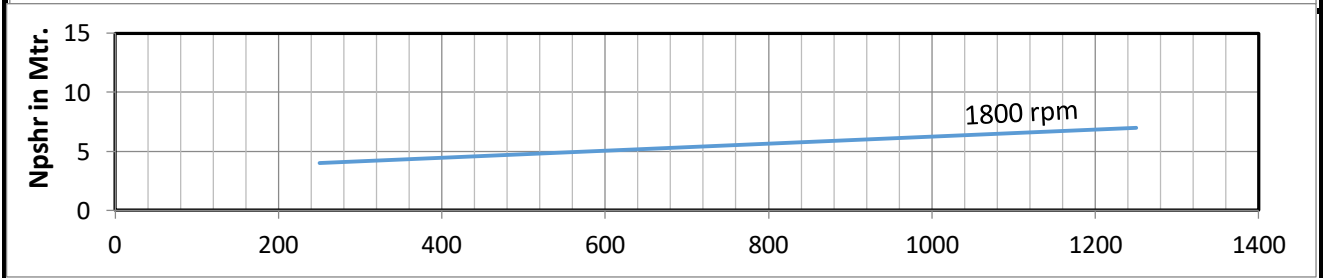

Performance Curve	RPD Series Autoprime pumps		

Pump Model	MBH HDM 10M	Suc X Del	250 X 250 mm

Recommended Hp @ 1800 rpm - 250 hp
Recommended Hp @ 1500 rpm - 150 hp