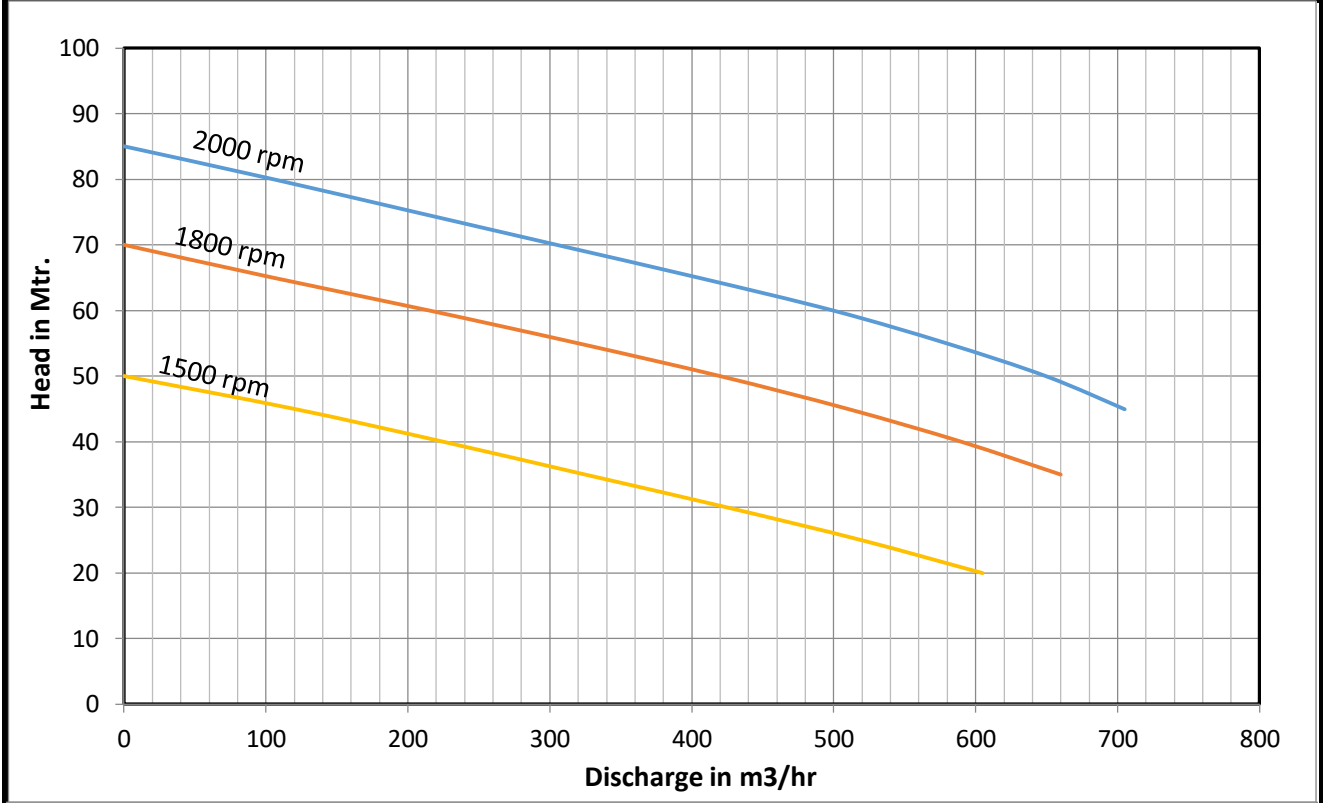

Performance Curve	RPD Series Autoprime pumps		

Pump Model	MBH HDM 6M	Suc X Del	150 X 150 mm

Recommended hp @ 2300 rpm - 150 hp
Recommended hp @ 1800 rpm - 125 hp
Recommended Hp @ 1500 rpm - 75 hp