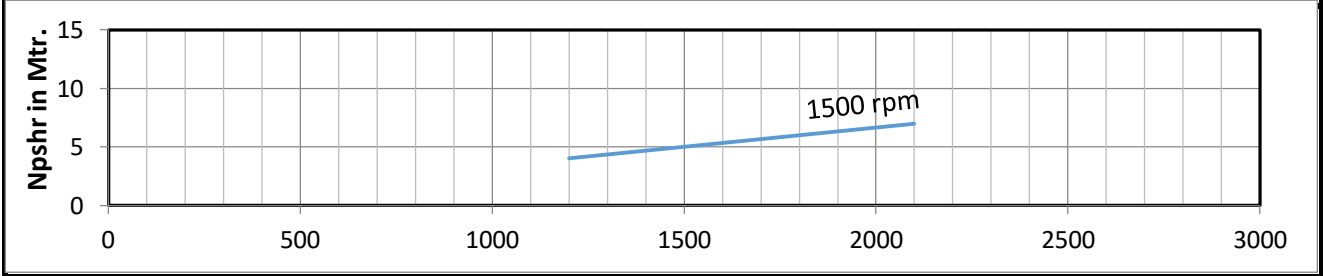

Performance Curve	RPD Series Autoprime pumps		

Pump Model	MBH HDM 14M	Suc X Del	350 X 350 mm

Recommended Hp @ 1500 rpm - 350 hp