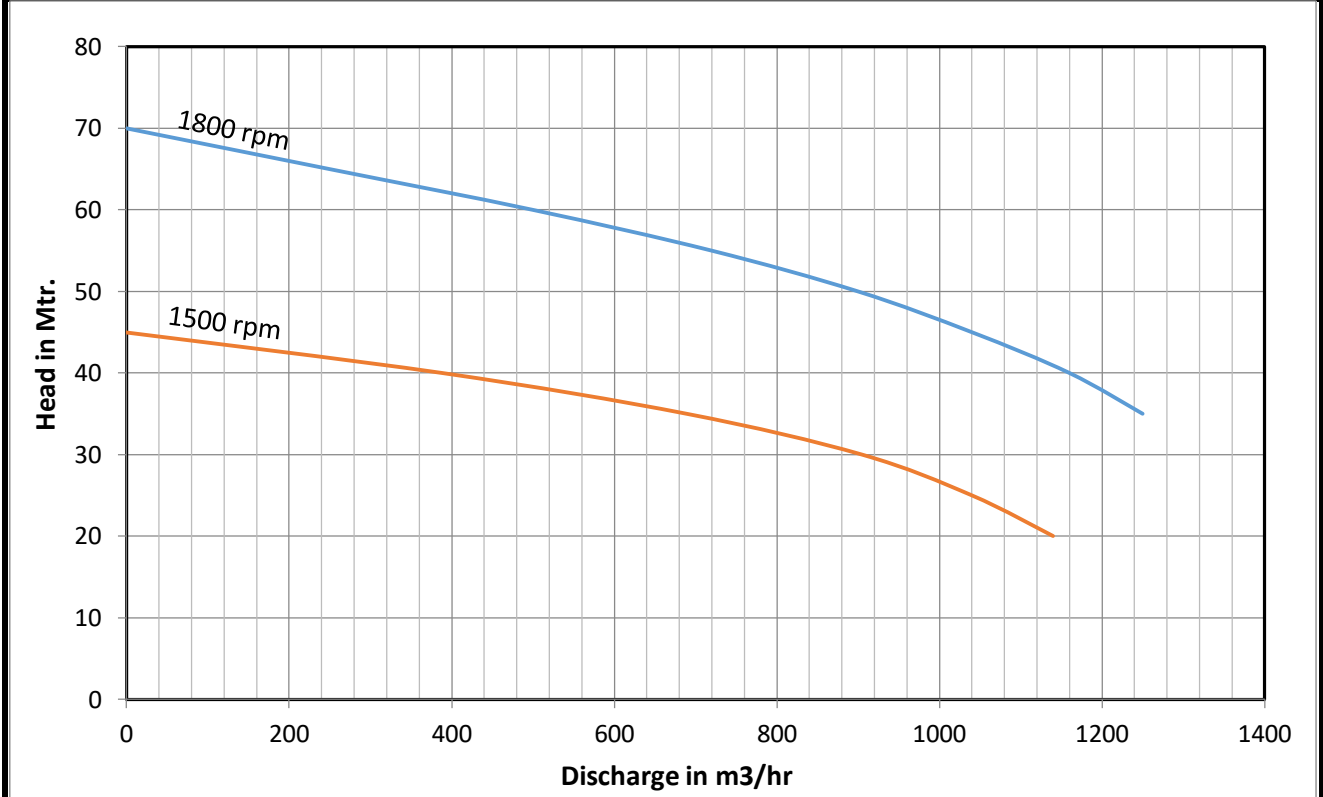

Performance Curve	RPD Series Autoprime pumps		

Pump Model	MBH HDM 10M	Suc X Del	250 X 250 mm

Recommended Hp @ 1800 rpm - 250 hp
Recommended Hp @ 1500 rpm - 150 hp