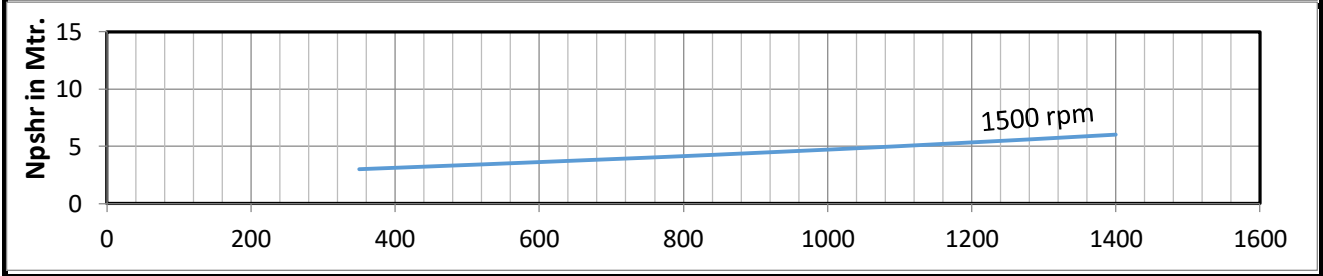

Performance Curve	RPD Series Autoprime pumps		

Pump Model	MBH HDM 12M	Suc X Del	300 X 300 mm

Recommended Hp @ 1500 rpm - 250 hp