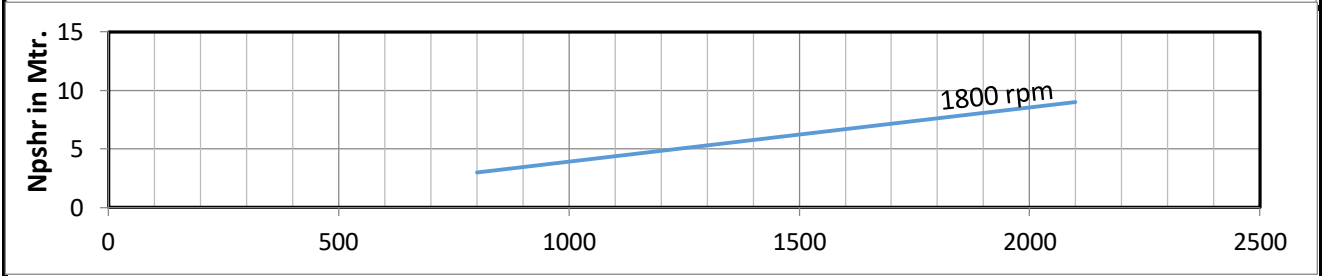

Performance Curve	RPD Series Autoprime pumps		

Pump Model	MBH HDHH 812HH	Suc X Del	300 X 200 mm

Recommended Hp @ 1800 rpm - 1000 hp
Recommended Hp @ 1500 rpm - 600 hp