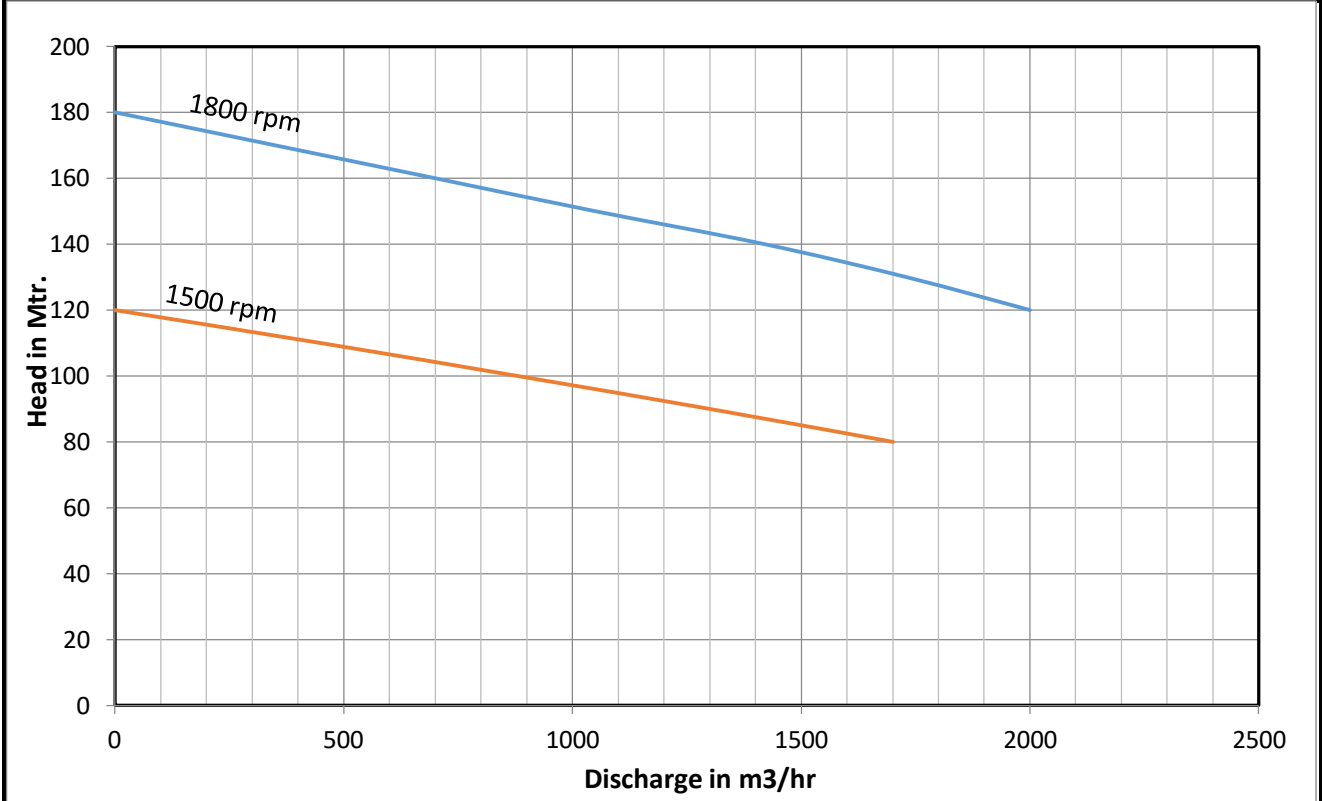

Performance Curve	RPD Series Autoprime pumps		

Pump Model	MBH HDHH 812HH	Suc X Del	300 X 200 mm

Recommended Hp @ 1800 rpm - 1000 hp
Recommended Hp @ 1500 rpm - 600 hp