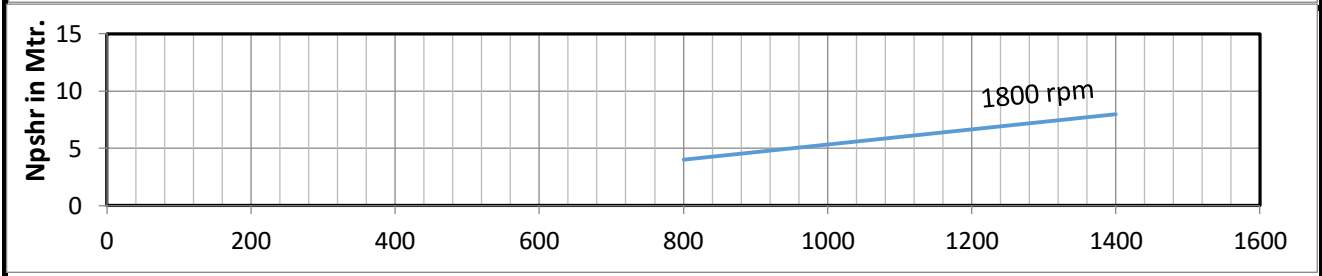

Performance Curve	RPD Series Autoprime pumps		

Pump Model	MBH HDHH 810HH	Suc X Del	250 X 200 mm

Recommended Hp @ 1800 rpm - 800 hp
Recommended Hp @ 1500 rpm - 500 hp