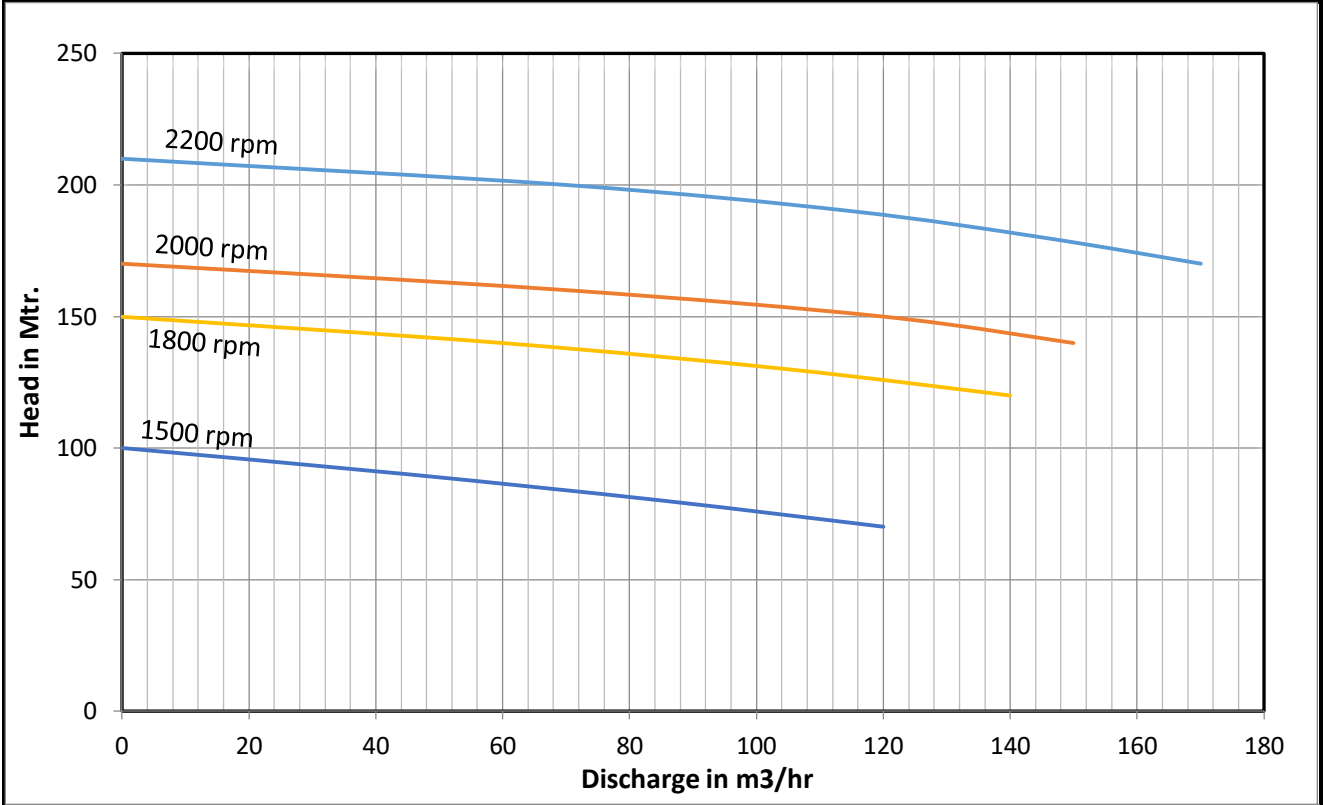

Performance Curve	RPD Series Autoprime pumps		
--------------------------	-----------------------------------	--	--

Pump Model	MBH HDHH 34HH	Suc X Del	100 X 75 mm
-------------------	----------------------	------------------	--------------------

Recommended hp @ 2200 rpm - 250 hp
Recommended hp @ 2000 rpm - 200 hp
Recommended hp @ 1800 rpm - 125 hp
Recommended Hp @ 1500 rpm - 75 hp

Performance Curve	RPD Series Autoprime pumps		
--------------------------	-----------------------------------	--	--

Pump Model	MBH HDHH 46HH	Suc X Del	150 X 100 mm
-------------------	----------------------	------------------	---------------------

Recommended hp @ 1800 rpm - 300 hp

Recommended Hp @ 1500 rpm - 200 hp

Performance Curve	RPD Series Autoprime pumps		
-------------------	----------------------------	--	--

Pump Model	MBH HDHH 68HH	Suc X Del	200 X 150 mm
------------	---------------	-----------	--------------

Recommended Hp @ 1800 rpm - 700 hp
 Recommended Hp @ 1500 rpm - 400 hp

Performance Curve	RPD Series Autoprime pumps		
-------------------	----------------------------	--	--