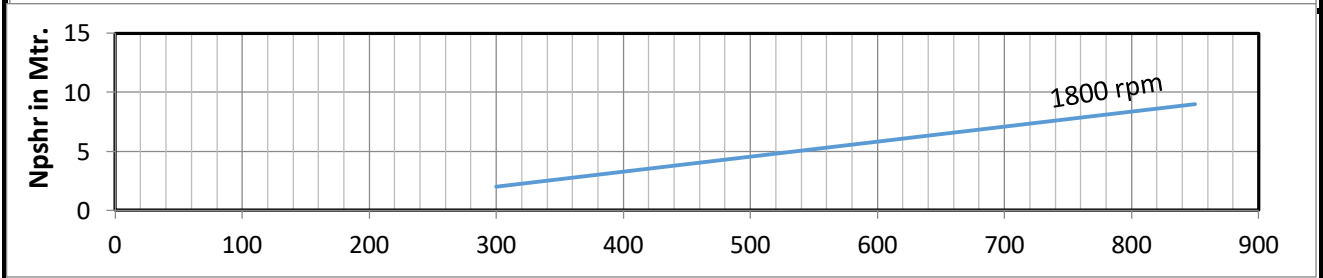

Performance Curve	RPD Series Autoprime pumps		

Pump Model	MBH HDHH 68HH	Suc X Del	200 X 150 mm

Recommended Hp @ 1800 rpm - 700 hp
Recommended Hp @ 1500 rpm - 400 hp