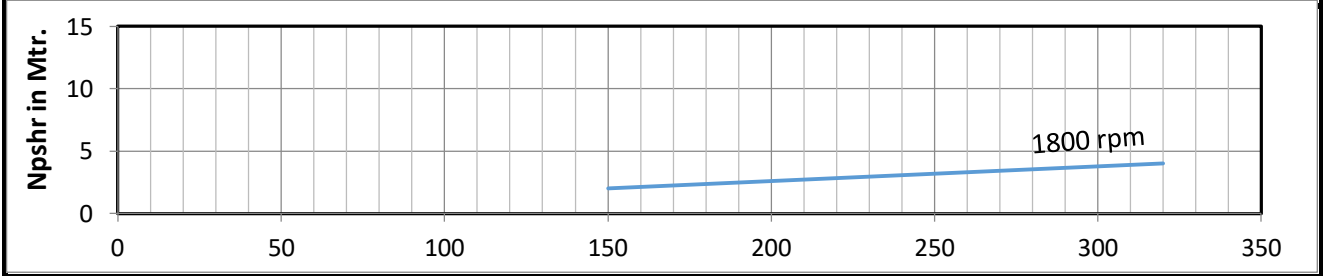

Performance Curve	RPD Series Autoprime pumps		

Pump Model	MBH HDHH 46HH	Suc X Del	150 X 100 mm

Recommended hp @ 1800 rpm - 300 hp

Recommended Hp @ 1500 rpm - 200 hp