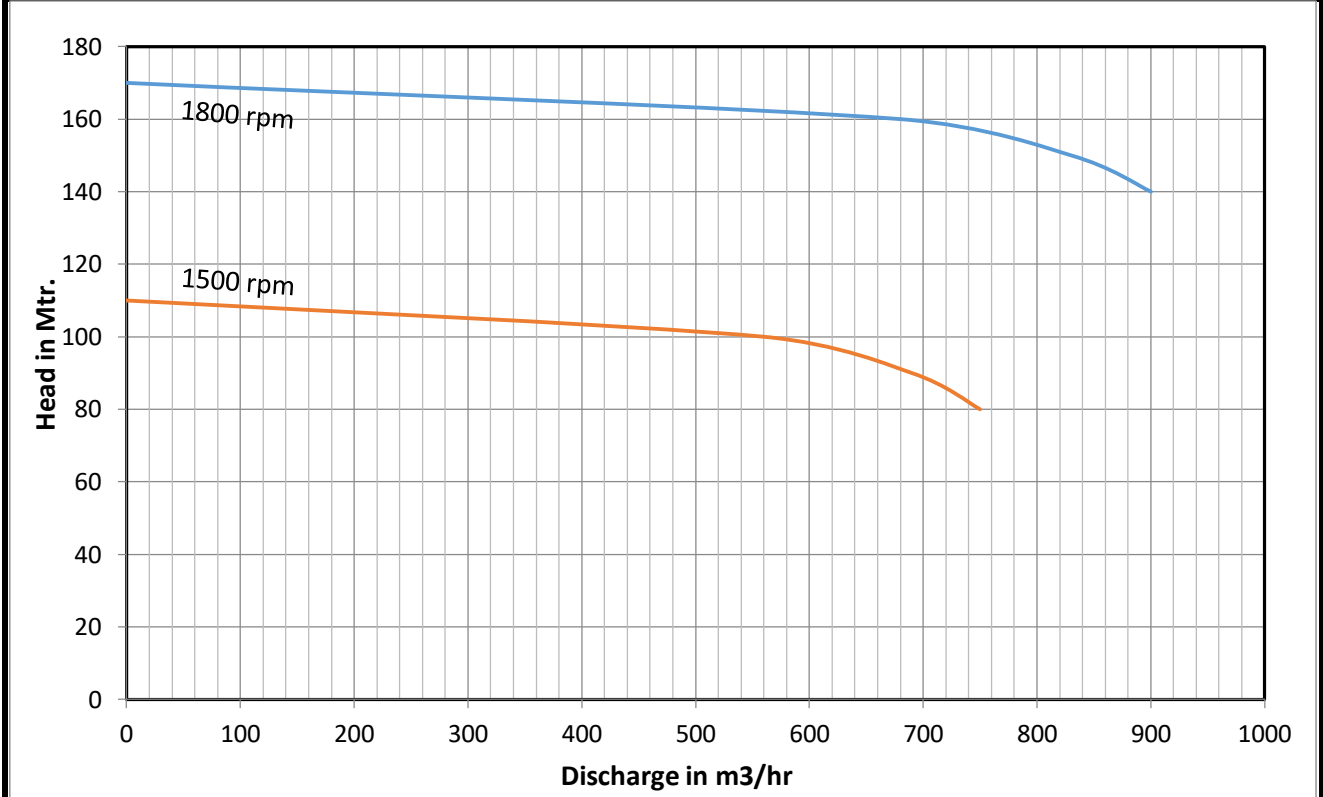

Recommended hp @ 2200 rpm - 250 hp
Recommended hp @ 2000 rpm - 200 hp
Recommended hp @ 1800 rpm - 125 hp
Recommended Hp @ 1500 rpm - 75 hp

Performance Curve	RPD Series Autoprime pumps		
--------------------------	-----------------------------------	--	--

Pump Model	MBH HDHH 46HH	Suc X Del	150 X 100 mm
-------------------	----------------------	------------------	---------------------

Recommended hp @ 1800 rpm - 300 hp

Recommended Hp @ 1500 rpm - 200 hp

Performance Curve	RPD Series Autoprime pumps		
-------------------	----------------------------	--	--

Pump Model	MBH HDHH 68HH	Suc X Del	200 X 150 mm
------------	---------------	-----------	--------------

Recommended Hp @ 1800 rpm - 700 hp
 Recommended Hp @ 1500 rpm - 400 hp

Performance Curve	RPD Series Autoprime pumps		
-------------------	----------------------------	--	--