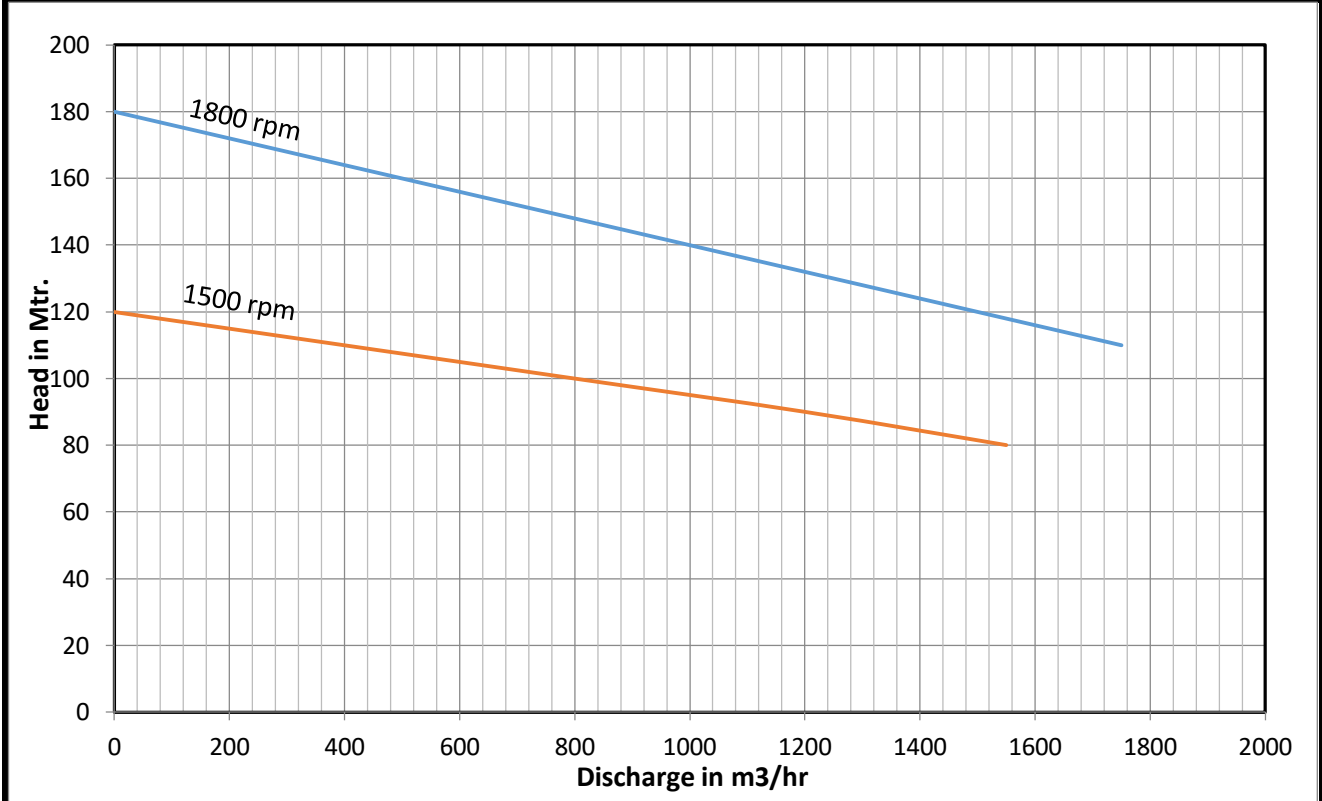

Performance Curve	RPD Series Autoprime pumps		

Pump Model	MBH HDHH 810HH	Suc X Del	250 X 200 mm

Recommended Hp @ 1800 rpm - 800 hp
Recommended Hp @ 1500 rpm - 500 hp