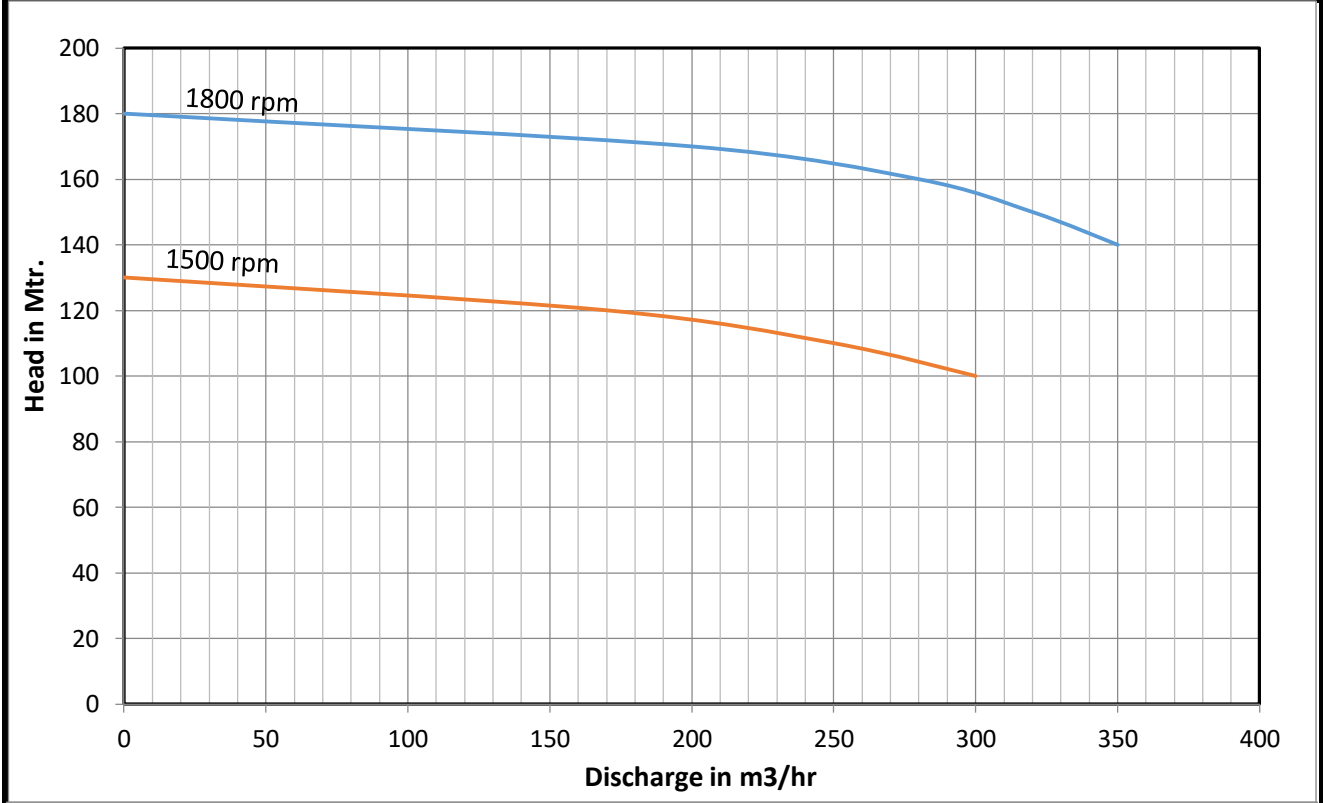

Performance Curve	RPD Series Autoprime pumps		
--------------------------	-----------------------------------	--	--

Pump Model	MBH HDHH 34HH	Suc X Del	100 X 75 mm
-------------------	----------------------	------------------	--------------------

Recommended hp @ 2200 rpm - 250 hp
Recommended hp @ 2000 rpm - 200 hp
Recommended hp @ 1800 rpm - 125 hp
Recommended Hp @ 1500 rpm - 75 hp

Performance Curve	RPD Series Autoprime pumps		
--------------------------	-----------------------------------	--	--

Pump Model	MBH HDHH 46HH	Suc X Del	150 X 100 mm
-------------------	----------------------	------------------	---------------------

Recommended hp @ 1800 rpm - 300 hp

Recommended Hp @ 1500 rpm - 200 hp

Performance Curve	RPD Series Autoprime pumps		
-------------------	----------------------------	--	--

Pump Model	MBH HDHH 68HH	Suc X Del	200 X 150 mm
------------	---------------	-----------	--------------

Recommended Hp @ 1800 rpm - 700 hp
 Recommended Hp @ 1500 rpm - 400 hp

Performance Curve	RPD Series Autoprime pumps		
-------------------	----------------------------	--	--